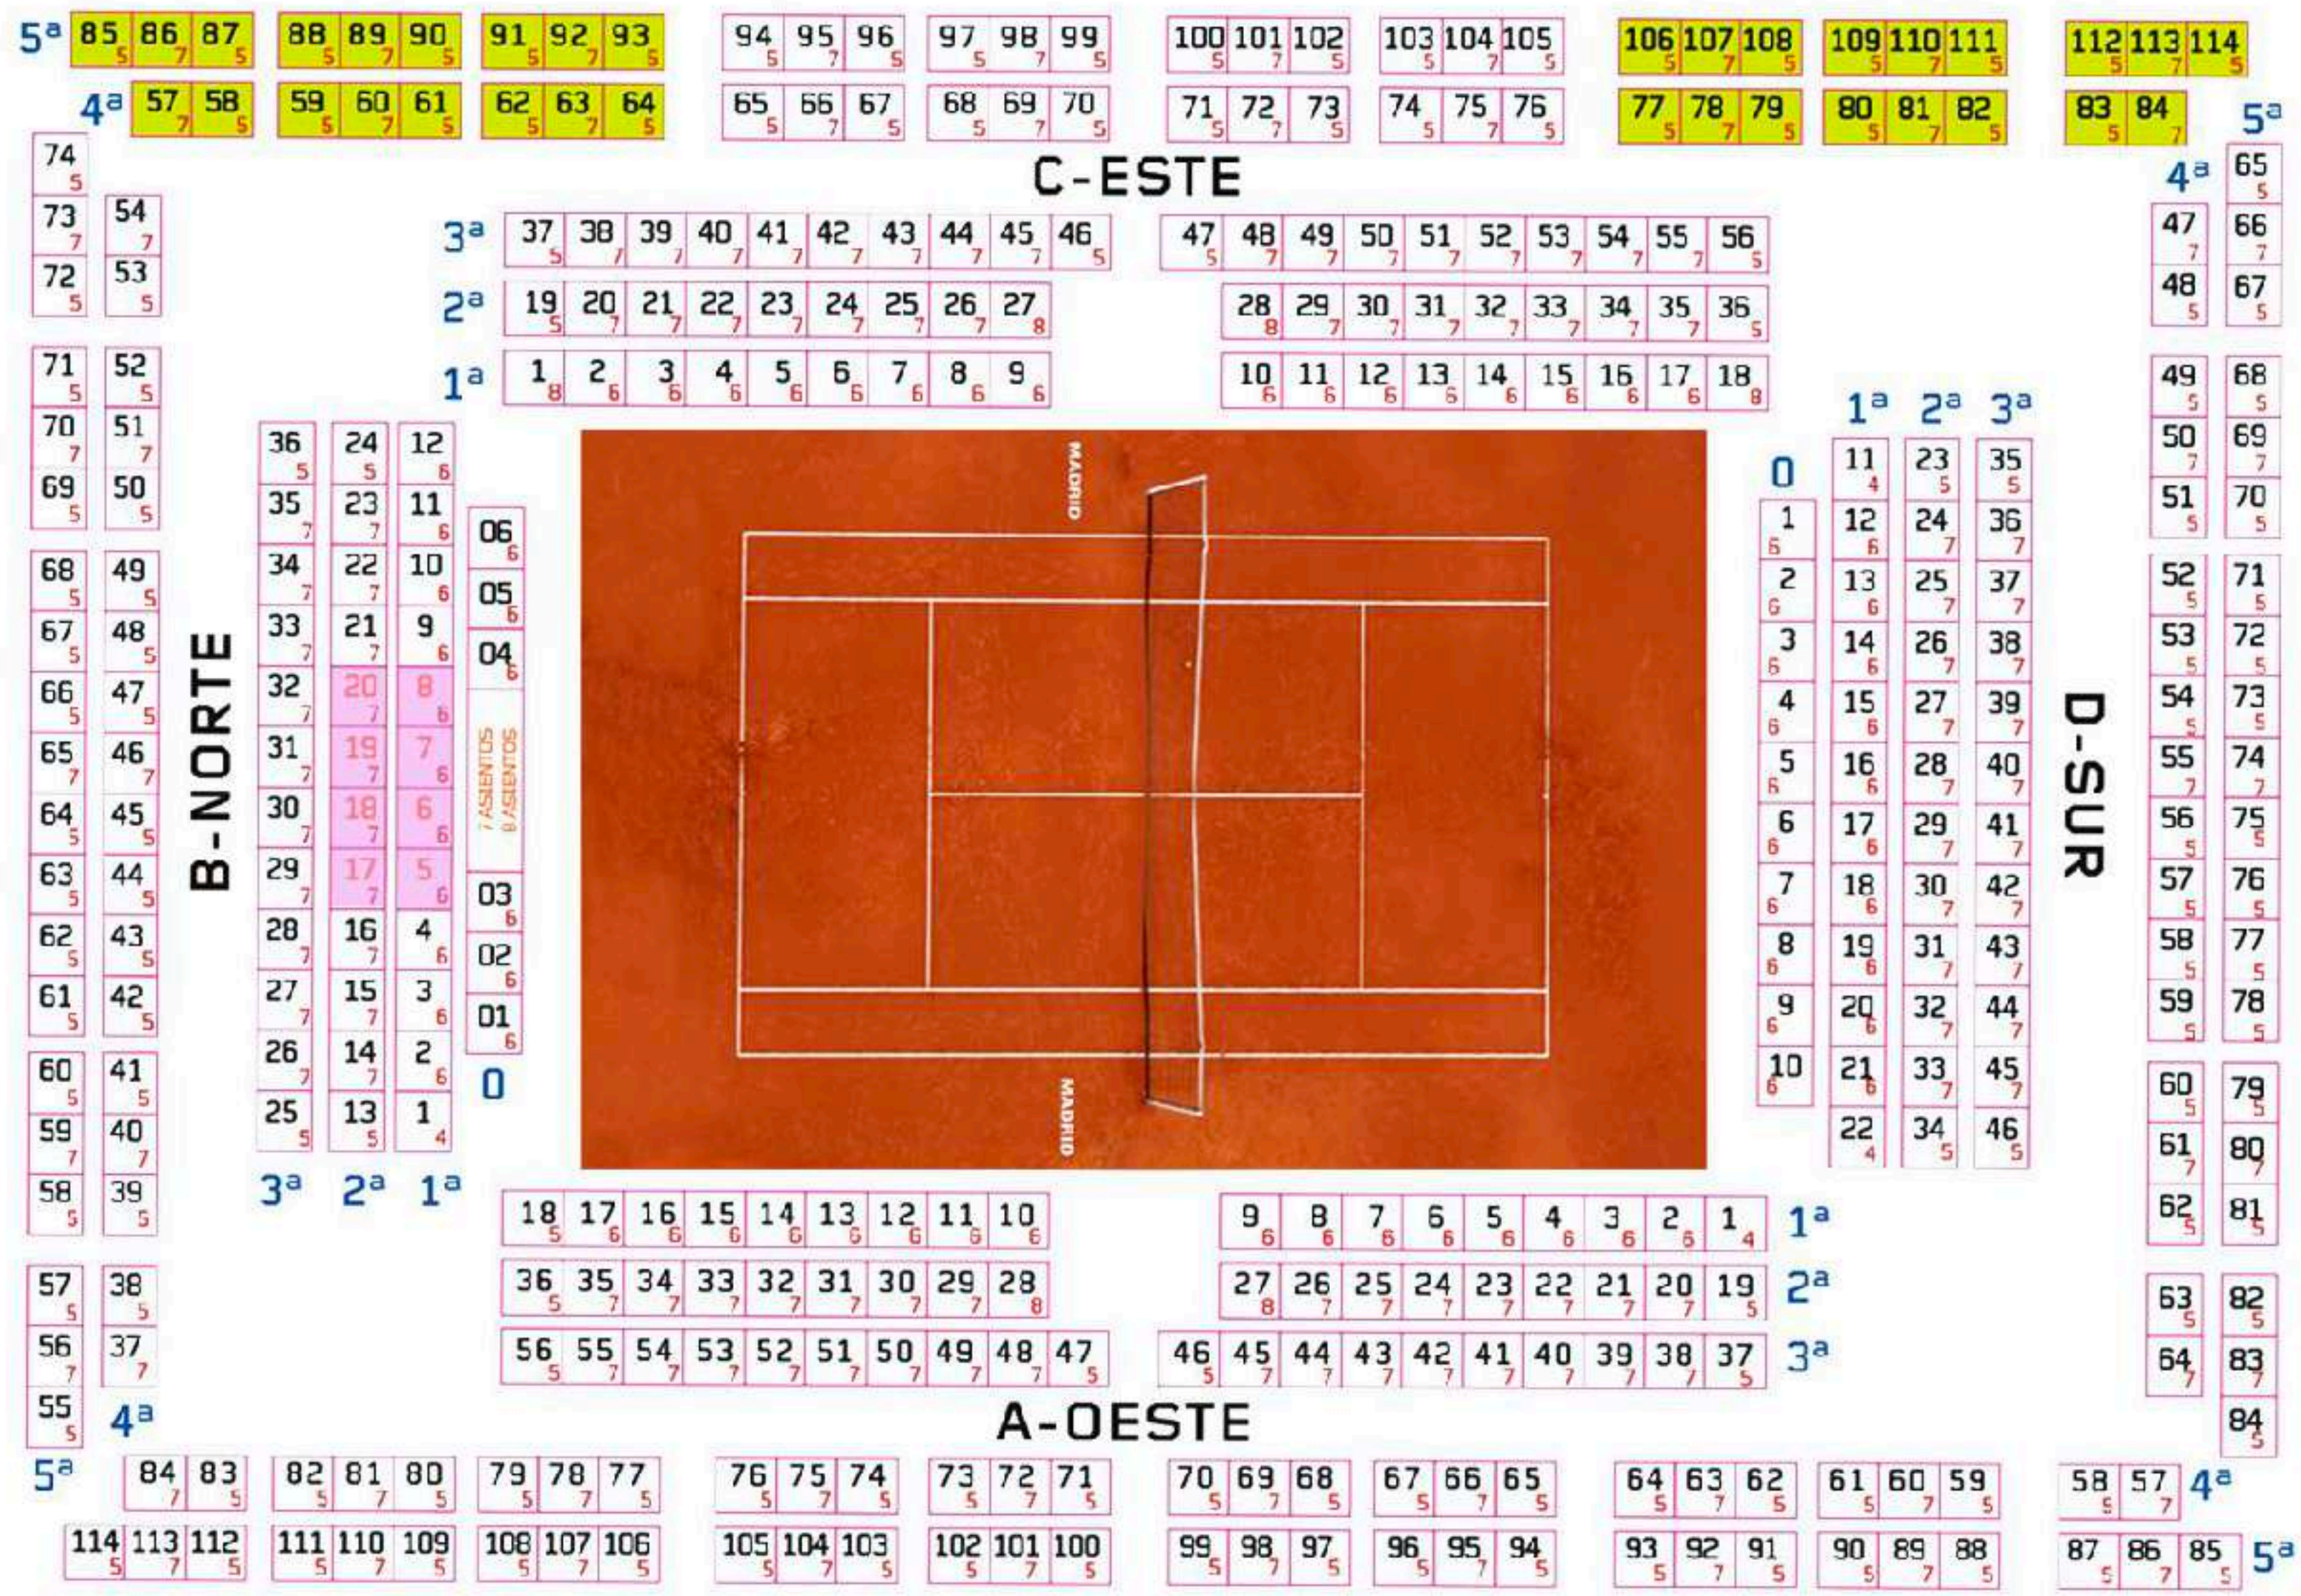

PREMIUM SEATS

Exclusive catering and networking area on top of the Manolo Santana center court

PREMIUM SEATS

**Premium Seats
on Center Court**

Privileged position

**Day or night session
and subscription**

PREMIUM SEATS

PREMIUM SEATS

PREMIUM SEATS

BOXES

AUTHORITIES

MANOLO SANTANA CENTER COURT

PREMIUM SEATS

	ONE SESSION		OPENING	CLOSING
	OPENING	CLOSING		
THURSDAY 27 of APRIL	13:00	18:00		
	DAY		NIGHT	
FRIDAY 28 of APRIL	13:00	18:00	19:00	23:59
SATURDAY 29 of APRIL	13:00	18:00	19:00	23:59
SUNDAY 30 of APRIL	13:00	18:00	19:00	23:59
MONDAY 1 of MAY	13:00	18:00	19:00	23:59
TUESDAY 2 of MAY	13:00	18:00	19:00	23:59
WEDNESDAY 3 of MAY	13:00	18:00	19:00	23:59
THURSDAY 4 of MAY	13:00	18:00	19:00	23:59
FRIDAY 5 of MAY	13:00	18:00	19:00	23:59
	ONE SESSION			
SATURDAY 6 of MAY	15:00	20:00		
SUNDAY 7 of MAY	15:00	20:00		